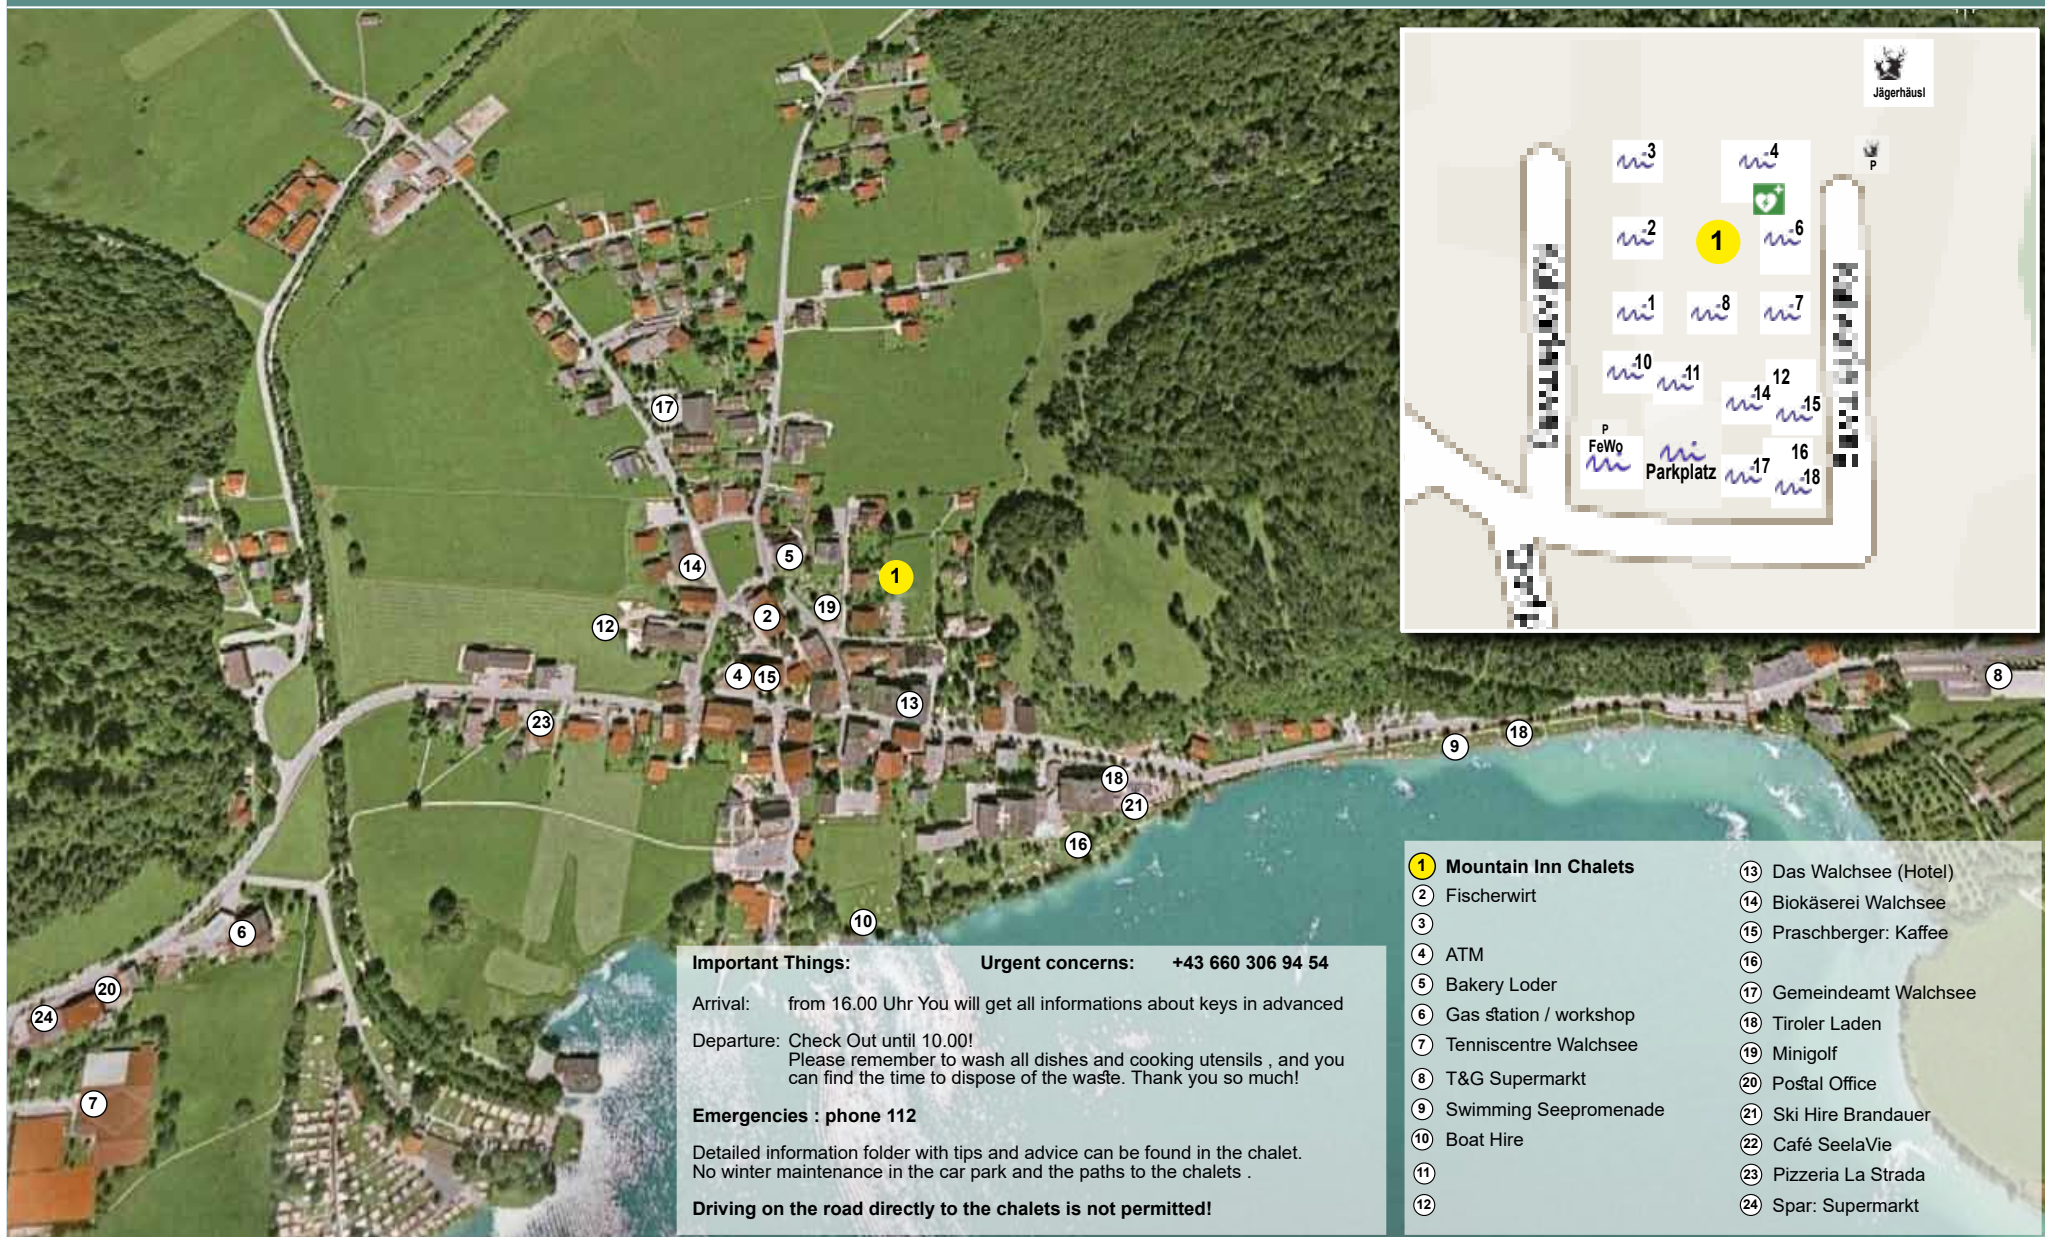

Overview Map: Mountain Inn & Walchsee

Mountain Inn
Your small holiday homes in Tyrolian style...
Kalvarienweg 21 - A-6344 Walchsee
www.mountaininn.at

Important Things: **Urgent concerns:** **+43 660 306 94 54**

- | | |
|---------------------------------|--------------------------------|
| 1 Mountain Inn Chalets | 13 Das Walchsee (Hotel) |
| 2 Fischerwirt | 14 Biokäserei Walchsee |
| 3 | 15 Praschberger: Kaffee |
| 4 ATM | 16 |
| 5 Bakery Loder | 17 Gemeindeamt Walchsee |
| 6 Gas station / workshop | 18 Tiroler Laden |
| 7 Tenniscentre Walchsee | 19 Minigolf |
| 8 T&G Supermarkt | 20 Postal Office |
| 9 Swimming Seepromenade | 21 Ski Hire Brandauer |
| 10 Boat Hire | 22 Café SeelaVie |
| 11 | 23 Pizzeria La Strada |
| 12 | 24 Spar: Supermarkt |

Mountain Inn - Walchsee Overview